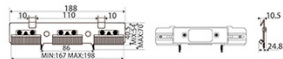

HS-6

HS-4

HS-8

SL610

SL612-8

SL613-4

SL614-8

TECHNICAL PARAMETER

MODEL	POWER	LIGHT SOURCES	N.W/G.W	PACKING SIZE	QTY PER CARTON
SL610	12W	1W Gen-3 LED	0.5/0.6kg	230 x 170 x 50mm	1
SL612-8	16W	1W Gen-3 LED	0.5/0.6kg	170 x 223 x 50mm	1
SL613-4	16W	1W Gen-3 LED	0.8/1.0kg	170 x 223 x 50mm	1
SL614-8	32W	1W Gen-3 LED	1.8/1.9kg	230 x 170 x 50mm	1

Accessories