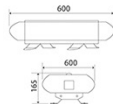

TBD02451

TBD02456-2B

TBD02456-6

TBD02656-6a

TECHNICAL PARAMETER

MODEL	POWER	LIGHT SOURCES	N.W/G.W	PACKING SIZE	QTY PER CARTON
TBD02451	110W	Halogen H1 Rotator	2.5/2.6kg	480 × 200 × 220mm	1
TBD02456-2B	16W	5 Gen-1 LED	2.5/2.6kg	480 × 200 × 220mm	1
TBD02456-6	21W	5 Gen-1 LED	2.5/2.6kg	480 × 200 × 220mm	1
TBD02456-6a	10W	5 Gen-1 LED	2.5/2.6kg	480 × 200 × 220mm	1

H1 rotator
Reflector
Reflector
43 Gen-1 LED
Square LED

CP-02

CP-03

TBD03966

TBD07966

TBD05166

TBD04451

TECHNICAL PARAMETER

MODEL	POWER	LIGHT SOURCES	N.W/G.W	PACKING SIZE	QTY PER CARTON
TBD07966	56W	1W Gen-3 LED	5.2/5.6kg	660 × 375 × 190mm	1
TBD03966	56W	1W Gen-3 LED	5.85/6.25kg	760 × 370 × 200mm	1
TBD05166	35W	5 Gen-1 LED	8.5/9.0kg	670 × 375 × 400mm	2
TBD04451	70W	Halogen Rotator	8.0/9.0kg	1240 × 390 × 250mm	2

CP-02

TIR 4 tubes

CP-02

Rectanglo LED

CP-03

Square LED

Halogen rotator