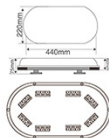

TBD0696-8e

TECHNICAL PARAMETER

MODEL	POWER	LIGHT SOURCES	N.W/G.W	PACKING SIZE	QTY PER CARTON
TBD0696-8-4L	32W	1W Gen-3 LED	2.6/3.1kg	470 × 230 × 90mm	1
TBD0696-8-6L	48W	1W Gen-3 LED	2.6/3.1kg	470 × 230 × 90mm	1
TBD0696-8a1	32W	1W Gen-3 LED	2.6/3.1kg	470 × 230 × 90mm	1

TIR 4 tubes
Linear6tubes
Linear 4 tubes

TECHNICAL PARAMETER

MODEL	POWER	LIGHT SOURCES	N.W/G.W	PACKING SIZE	QTY PER CARTON
TBD0696-8e	48W	1W Gen-3 LED	2.6/3.1kg	470 × 230 × 90mm	1
TBD0696-4g4h	36W	1W Gen-3 LED	2.6/3.1kg	470 × 230 × 90mm	1
TBD0696-20f	40W	1W Gen-3 LED	2.9/3.3kg	470 × 230 × 90mm	1

TIR 3 tubes
TIR 6 tubes
Double layer TIR 6 tubes
TIR 2 tubes