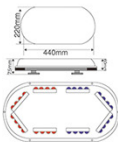

TBD0696-8e