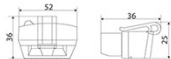

HS-6

HS-4

HS-8

SL610

SL612-8

SL613-4

SL614-8

TECHNICAL PARAMETER

MODEL	POWER	LIGHT SOURCES	N.W/G.W	PACKING SIZE	QTY PER CARTON
SL610	12W	1W Gen-3 LED	0.5/0.6kg	230 x 170 x 50mm	1
SL612-8	16W	1W Gen-3 LED	0.5/0.6kg	170 x 223 x 50mm	1
SL613-4	16W	1W Gen-3 LED	0.8/1.0kg	170 x 223 x 50mm	1
SL614-8	32W	1W Gen-3 LED	1.8/1.9kg	230 x 170 x 50mm	1

Accessories