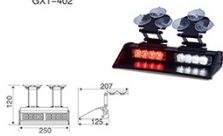

GXT-602

GXT-402