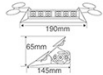

SL361-V

SL631-V

SL34S-V

TECHNICAL PARAMETER

MODEL	POWER	LIGHT SOURCES	N.W/G.W	PACKING SIZE	QTY PER CARTON
SL331-V	6W	1W Gen-3 LED,	0.6/0.8kg	280x120x60mm	1
SL332-V	12W	15-19 kinds patterns to choose,cigar with power and pattern	1.1/1.3kg	420x120x60mm	1
SL341-V	8W	switches pattern	0.7/0.9kg	340x120x60mm	1
SL342-V	16W	memory, strong	1.2/1.4kg	550x120x60mm	1
SL36S-V	6W	memory, strong	0.6/0.8kg	245x125x65mm	1
SL34S-V	4W	suction cups	0.5/0.6kg	230x120x60mm	1

TECHNICAL PARAMETER

MODEL	POWER	LIGHT SOURCES	N.W/G.W	PACKING SIZE	QTY PER CARTON
SL361-V	12W	1W Gen-3 LED,	0.75/0.95kg	415x120x60mm	1
SL631-V	12W	15-19 kinds patterns to choose,cigar with power and pattern	1.1/1.3kg	260x150x65mm	1
SL632-V	24W	switches pattern	1.4/1.6kg	445x150x65mm	1
SL661-V	12W	memory, strong	1.1/1.2kg	315x150x65mm	1
SL662-V	24W	memory, strong suction cups	1.7/1.9kg	550x150x65mm	1