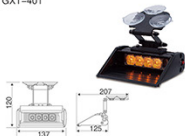

GXT-601

TECHNICAL PARAMETER

MODEL	POWER	LIGHT SOURCES	N.W/G.W	PACKING SIZE	QTY PER CARTON
GXT-401	4W	1W Gen-3 LED	0.6/0.8kg	150x160x100mm	1
GXT-402	8W	1W Gen-3 LED	0.9/1.1kg	260x160x100mm	1
GXT-601	6W	1W Gen-3 LED	0.7/0.9kg	185x160x100mm	1
GXT-602	12W	1W Gen-3 LED	1.1/1.3kg	340x160x100mm	1
SL4T-V	4W	1W Gen-3 LED	0.3/0.4kg	165x156x55mm	1
SL4T-SV	4W	1W Gen-3 LED	0.3/0.4kg	165x156x55mm	1

TECHNICAL PARAMETER

MODEL	POWER	LIGHT SOURCES	N.W/G.W	PACKING SIZE	QTY PER CARTON
SL331-SV	6W	1W Gen-3 LED.	0.6/0.8kg	250x120x60mm	1
SL332-SV	12W	15-19 kinds patterns to choose with power and pattern switches.	1.1/1.3kg	420x120x60mm	1
SL361-SV	12W	15-19 kinds patterns to choose with power and pattern switches.	0.7/0.9kg	340x120x60mm	1
SL362-SV	24W	15-19 kinds patterns to choose with power and pattern switches.	1.2/1.4kg	550x120x60mm	1
SL681-V	16W	15-19 kinds patterns to choose with power and pattern switches.	1.1/1.3kg	315x150x55mm	1
SL682-V	32W	15-19 kinds patterns to choose with power and pattern switches.	1.7/1.9kg	550x150x55mm	1