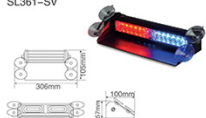

SL361-SV

SL681-V